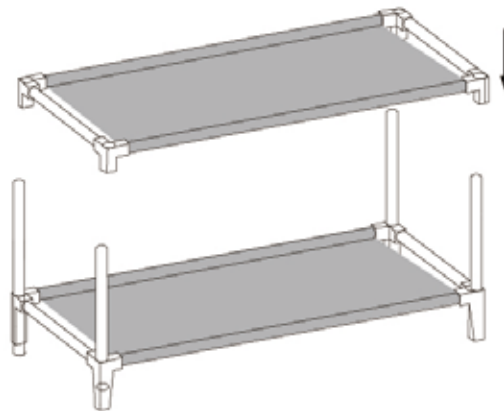

SR49180

PARTS LIST	FRAME	QUANTITY
A		8
B		8
C		12
D		16
E		4

1

2

3

4

WARNING:

Metal rods can be sharp. Please use extreme caution when handling and assembling. To avoid injury, work gloves are recommended during assembly.