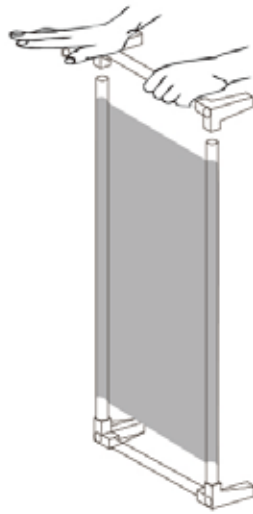

SR49180

PARTS LIST	FRAME	QUANTITY
A		8
B		8
C		12
D		16
E		4

1

2

3

4

WARNING:

Metal rods can be sharp. Please use extreme caution when handling and assembling. To avoid injury, work gloves are recommended during assembly.