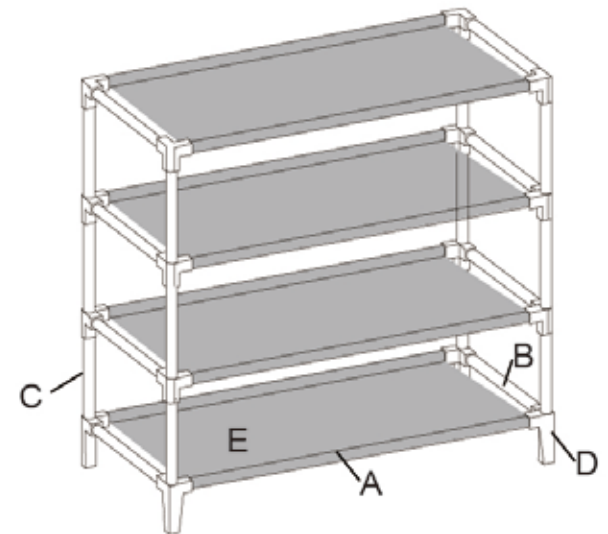

SR49180

PARTS LIST	FRAME	QUANTITY
A		8
B		8
C		12
D		16
E		4

1

2

3

4

WARNING:

Metal rods can be sharp. Please use extreme caution when handling and assembling. To avoid injury, work gloves are recommended during assembly.